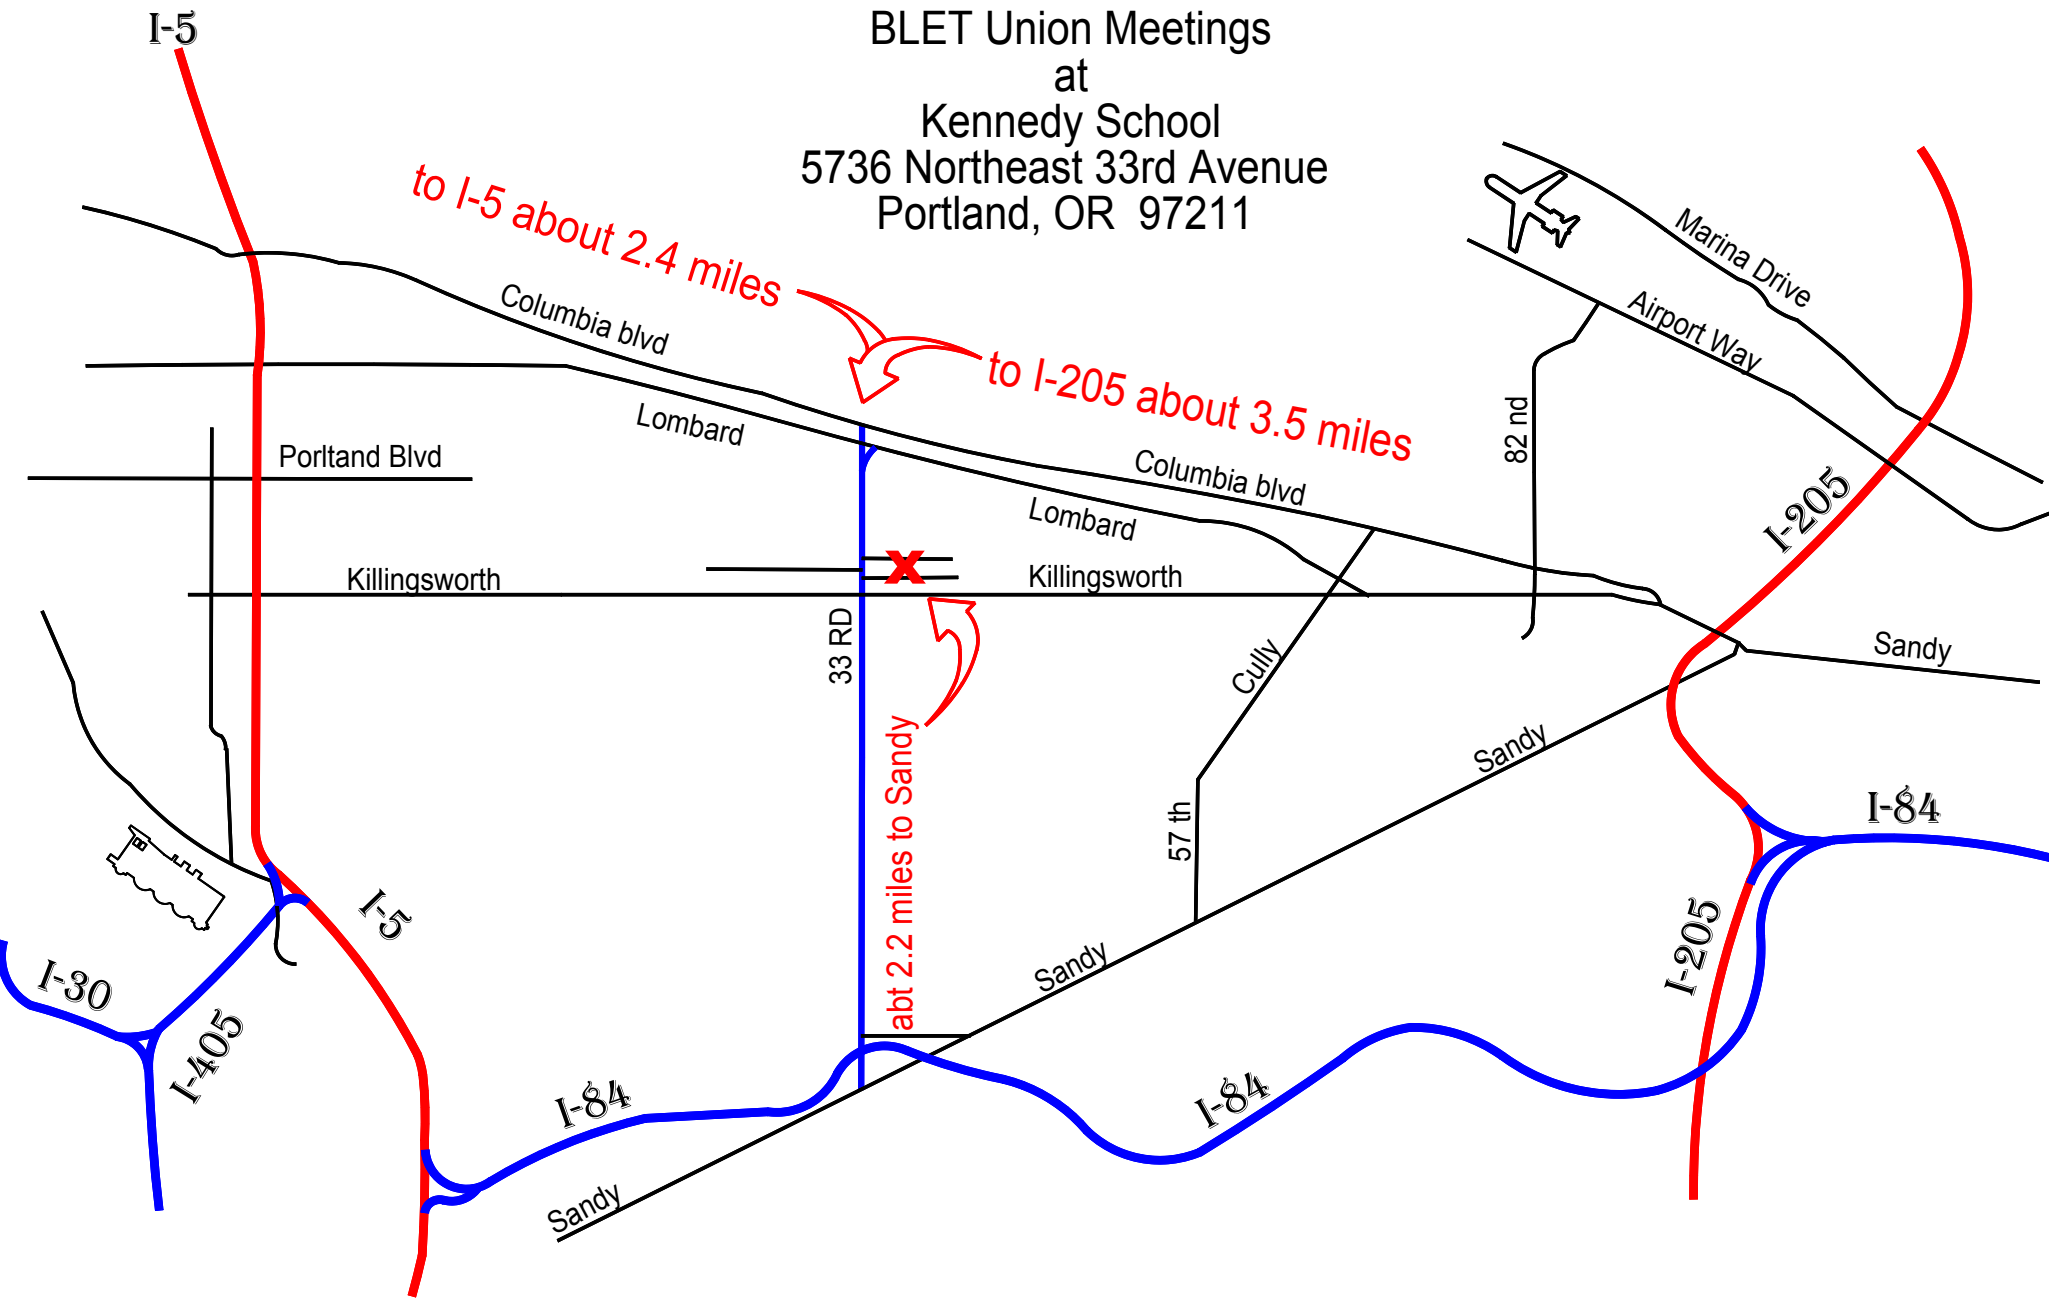

BLET Union Meetings
at
Kennedy School
5736 Northeast 33rd Avenue
Portland, OR 97211

to I-5 about 2.4 miles

to I-205 about 3.5 miles

abt 2.2 miles to Sandy